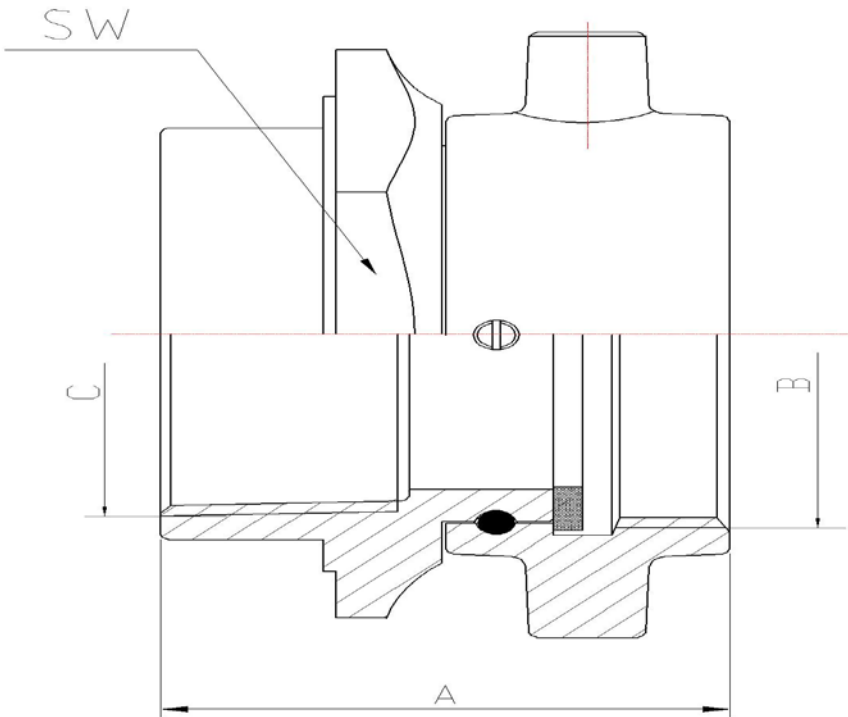

Brass Female Swivel Adapter

Materials: **Brass C38500 Modi.**

Dimensions (inch):

| | FNW9301LL | FNW9301LM | | | |
|---------------|------------------|------------------|--|--|--|
| A | 2.88 | 2.90 | | | |
| B | 2-1/2"FNST | 2-1/2"FNST | | | |
| C | 2-1/2"FNPT | 3"FNPT | | | |
| SW | 3.92 | 4.53 | | | |
| Washer | V | V | | | |
| | | | | | |

Tolerance: Cast Dim.: +/- 0.03"
 Machining Dim.: +/-0.02"

FUKU ACCURATE INDUSTRIES CO., LTD.